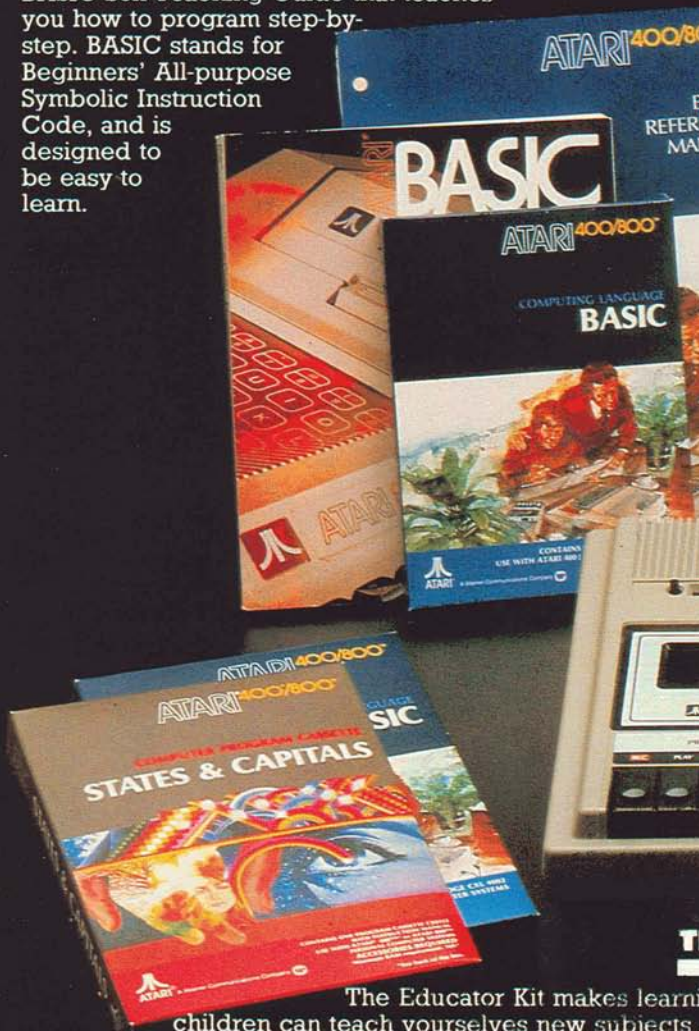

## THE PROGRAMMER™

The Programmer Kit helps you personalize The ATARI 400 Computer by teaching you to write your own programs. In fact, you can learn to write your own game programs! And you can write programs to solve business and science problems or even play music on your computer. The Programmer includes an ATARI BASIC Computing Language cartridge, the ATARI BASIC Reference Manual and the ATARI BASIC Self-Teaching Guide that teaches you how to program step-by-step. BASIC stands for Beginners' All-purpose Symbolic Instruction Code, and is designed to be easy to learn.