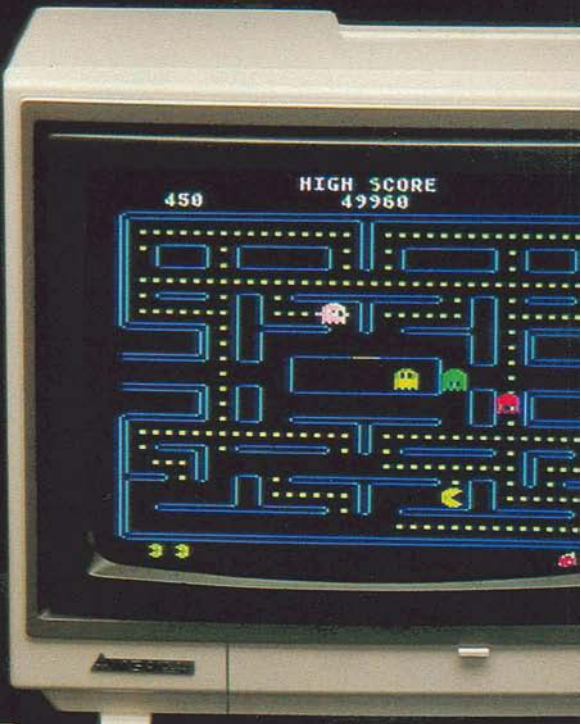

ATARI ACCESSORIES

Because the ATARI 400 Com
has been designed to be use
anyone, the additional equipm
series have been designed to
completely flexible. A progr
printer, acoustic modem, inter
controllers are all available.
capabilities of The ATARI 400 C
are easy to use and easy